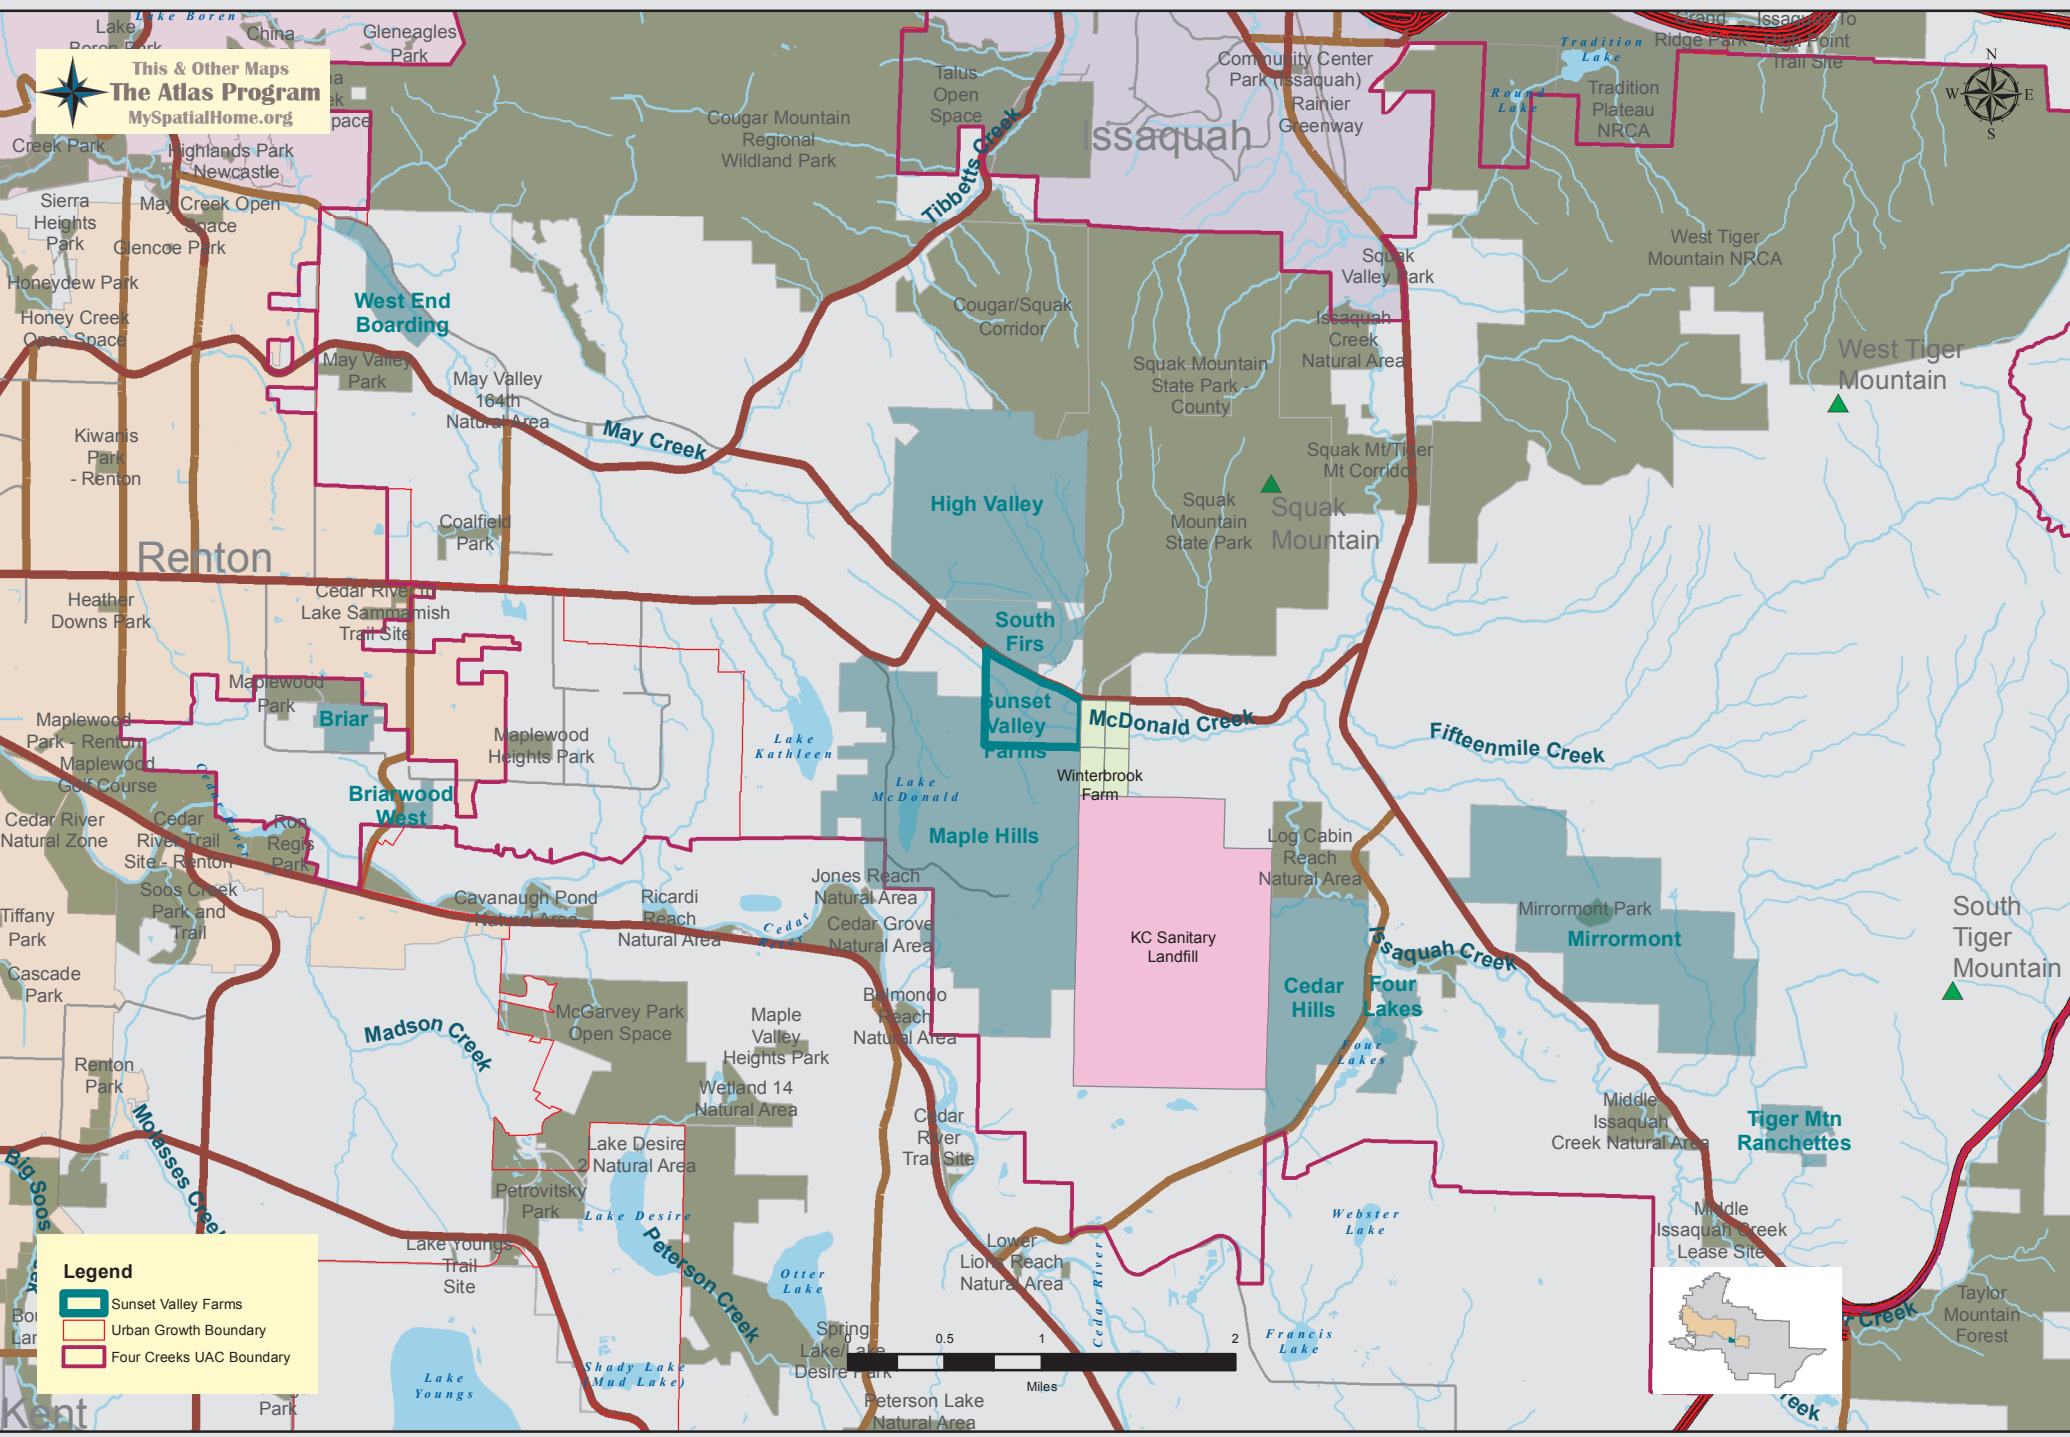

Sunset Valley Farms

Sunset Valley Farms is in the eastern part of May Valley

This & Other Maps
The Atlas Program
MySpatialHome.org

Legend
Sunset Valley Farms
Urban Growth Boundary
Four Creeks UAC Boundary